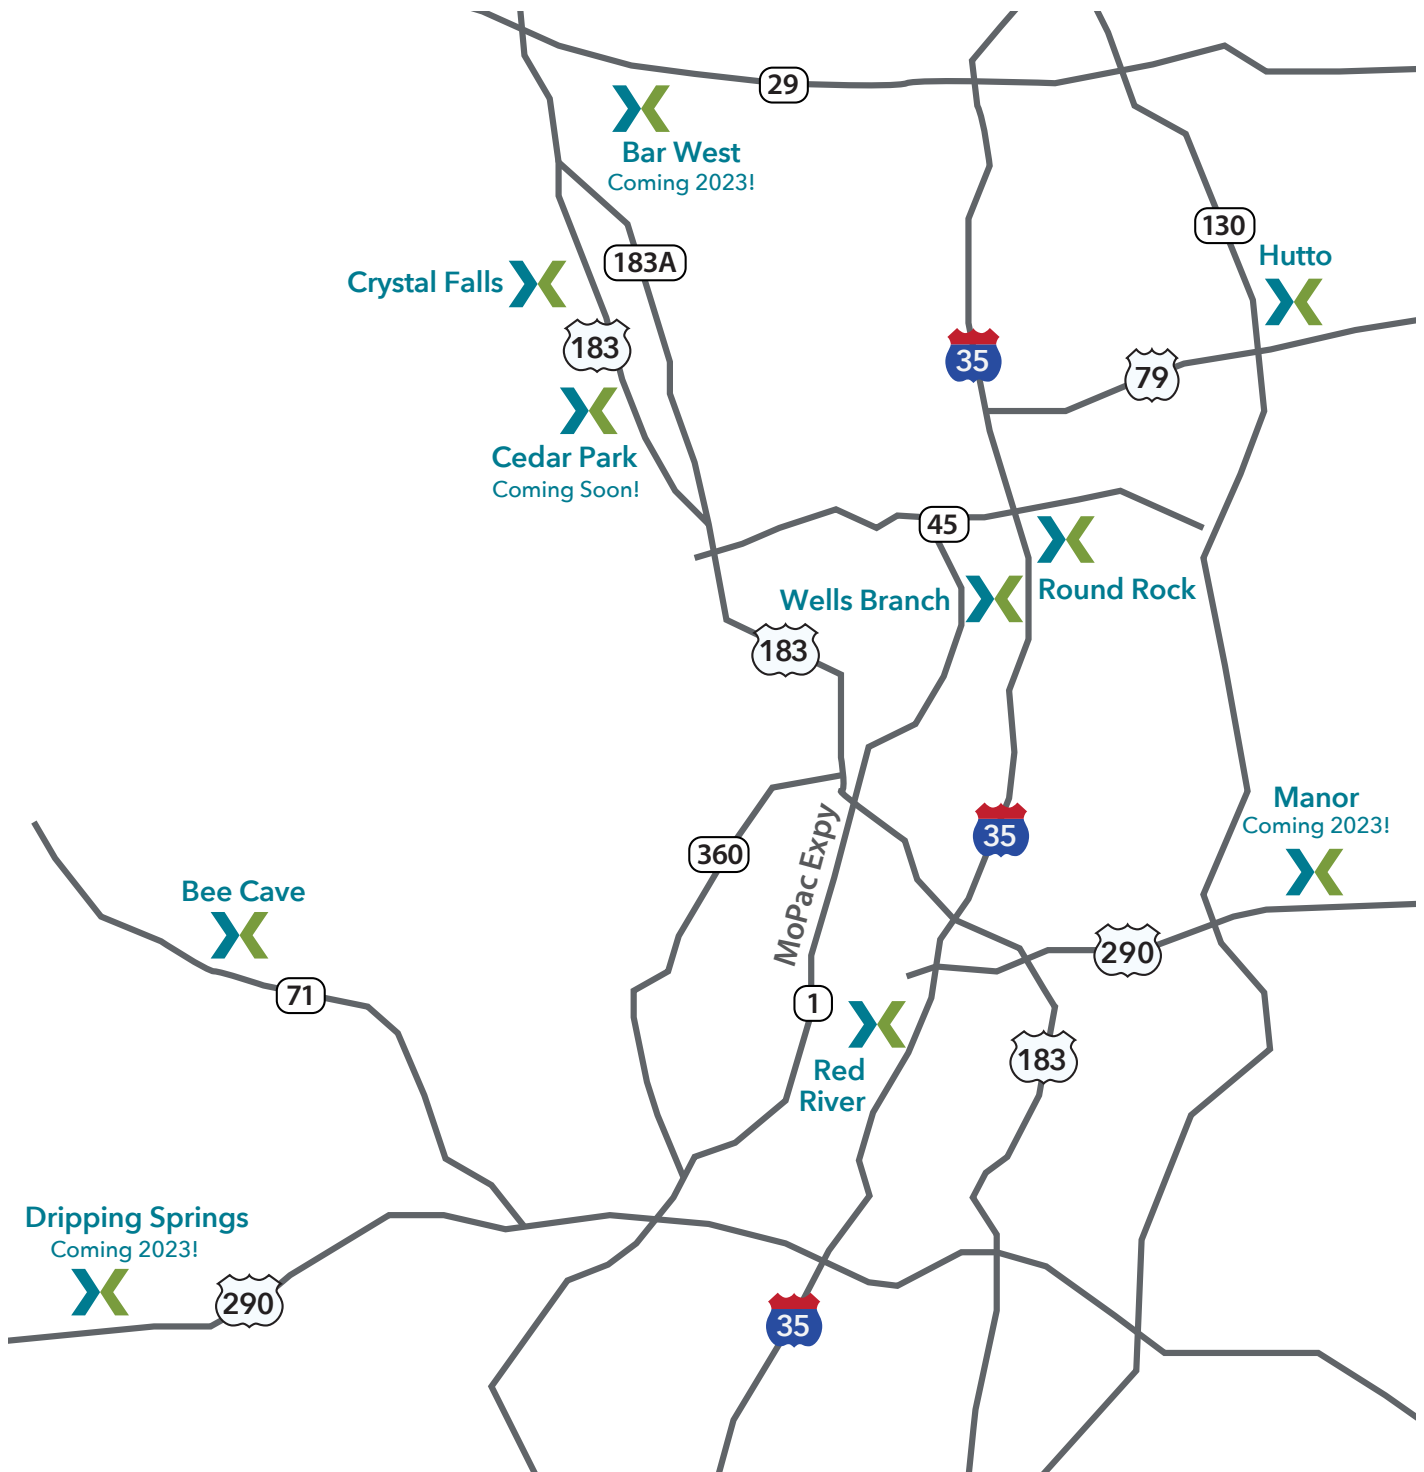

Next Level Urgent Care Austin Locations

BAR WEST

Coming Soon!
Ronald Reagan Blvd Leander

BEE CAVES

Open 9am-9pm
7 days a week
15500 State Hwy 71, Suite 100
Bee Cave, TX 78738

CEDAR PARK

Coming Soon!
1500 E Whitestone Blvd
Cedar Park, TX 78613

CRYSTAL FALLS

Open 9am-9pm
7 days a week
3725 North Lakeline Blvd, Suite C
Leander, Texas 78641

DRIPPING SPRINGS

Coming Soon!
Ledgestone

ROUND ROCK

Open 9am-9pm
7 days a week
3200 Greenlawn Blvd, Suite 160
Round Rock, TX 78664

HUTTO

Open 9am-9pm
7 days a week
720 US 79W
Hutto, TX 78634

MANOR

Coming Soon!

RED RIVER

Open 9am-9pm
7 days a week
3221 Red River Street
Austin, Texas 78705

WELLS BRANCH

Open 9am-9pm
7 days a week
14900 North interstate 35, Suite 100
Austin, Texas 78728

Scan the QR code for
your closest location!

Next Level Urgent Care Austin Locations

Scan the QR code for
your closest location!